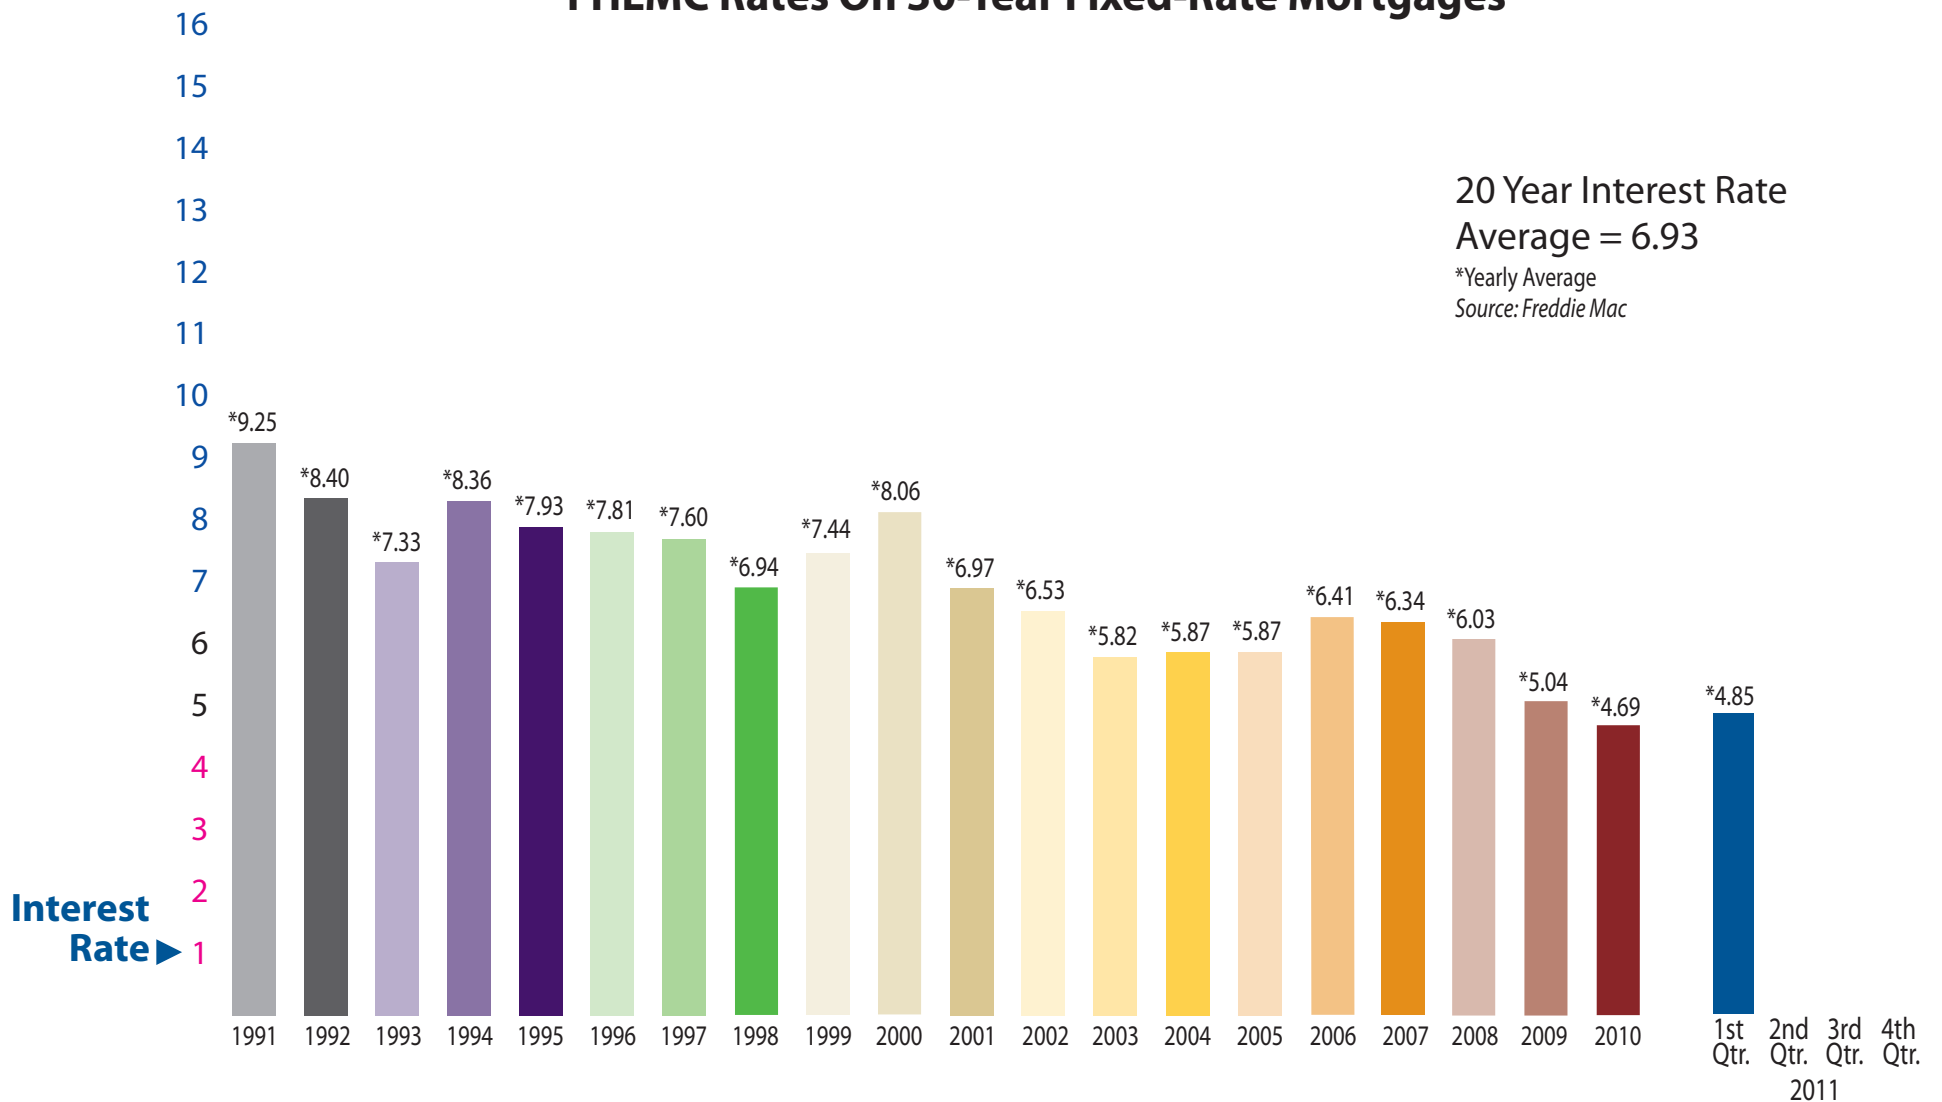

# FHLMC Rates On 30-Year Fixed-Rate Mortgages

**Rusty Maddox**  
Branch Manager - MLO  
Mobile: 770-653-4175  
rusty@rustymaddox.com

**FAIRWAY**  
Independent Mortgage Corporation

2330 Scenic Highway, Suite 211  
Snellville, GA 30078